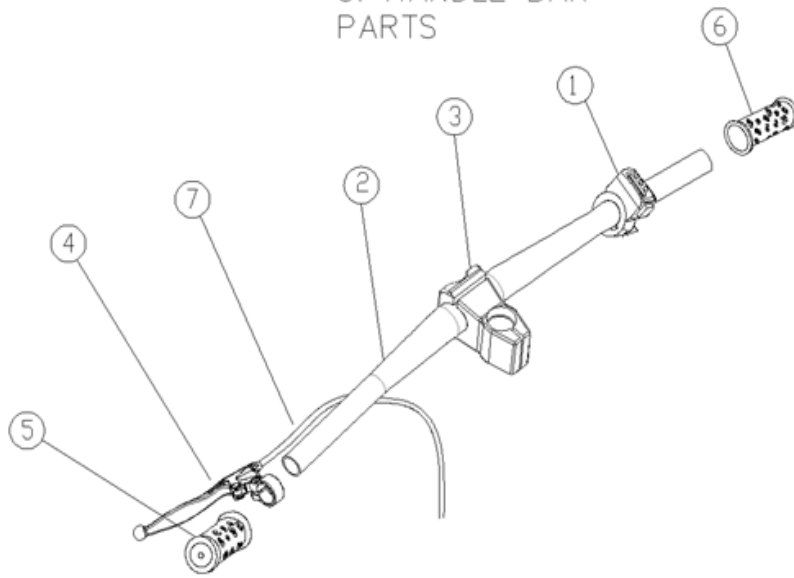

SEDNA 16 Spare parts catalog

Standard parts List

1.FRONT WHEEL ASSY

No.	Part No.	Description			Retail
1	SFW16	Front wheel assy			\$26.38
2	307017013002	front rims			\$16.33
3	307007240001	Outer tyre			\$6.72
4	307008060001	Inner tube			\$3.33

2. FRAME ASSY

No.	Part No.	Description			Retail
1	315013965002	Battery			\$125.30
2	315021308002	Controller			\$16.55
3	303003469006	Front fork			\$16.76
4	303003469005	Frame			\$100.52
5	304074003001	Frame right cover			\$5.49
6	305019029001	Head parts			\$2.96
7	303085011002	Stem sleeve			\$0.34
8+9	313015002001	Saddle			\$8.38
10	313009032001	Seat clamp			\$0.00
11	307012002001	chain adjuster			\$0.18
12	304075008001	Chain cover			\$2.22
13	304074004001	Frame left cover			\$4.41
14	311011163001	Chain			\$4.41
15	315027039001	motor			\$42.46
16	315020170001	charger			\$0.86
17	315110001002	Speed model switch			\$0.86

18	304039004001	Key of the battery			\$1.45
----	--------------	--------------------	--	--	--------

3. REAR WHEEL ASSY

No.	Part No.	Description			Retail
1	SRW16	Rear wheel assy			\$39.01
2	307040003002	rear rims			\$16.76
3	307007240001	Tire			\$6.72
4	307008060001	Inner tube			\$3.33
5	309027002001	Rear brake assy			\$4.53
6	311003057001	Rear sprocket			\$3.45
7	311017001001	flywheel			\$4.22

5. HANDLE BAR PARTS

No.	Part No.	Description			Retail
1+6	315037041001	throttle with right handle bar			\$15.10
2	310054038002	handlebar			\$6.10
3	310038137001	handlebar stem			\$4.99
4	310046063001	Left brake lever			\$1.66
5	310057134001	Left grip			\$1.66
7	310050072001	Rear brake cable			\$1.23