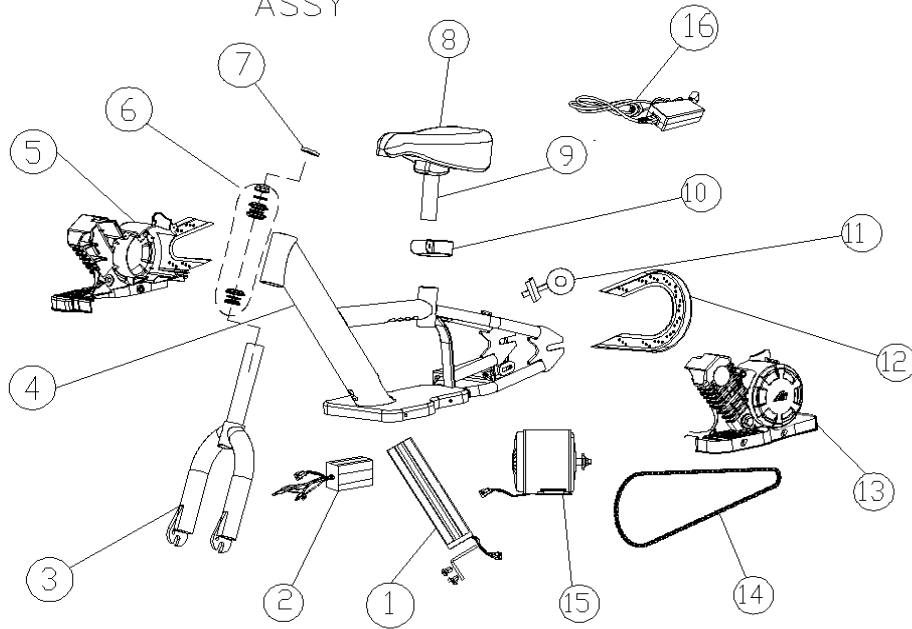

SEDNA 16 Spare parts catalog

Standard parts List

1.FRONT WHEEL ASSY

No.	Part No.	Description			Retail
1	SFW16	Front wheel assy			\$26.38
2	307017013002	front rims			\$16.33
3	307007240001	Outer tyre			\$6.72
4	307008060001	Inner tube			\$3.33

2. FRAME ASSY

No.	Part No.	Description			Retail
1	315013965002	Battery			\$125.30
2	315021308002	Controller			\$16.55
3	303003469006	Front fork			\$16.76
4	303003469005	Frame			\$100.52
5	304074003001	Frame right cover			\$5.49
6	305019029001	Head parts			\$2.96
7	303085011002	Stem sleeve			\$0.34
8+9	313015002001	Saddle			\$8.38
10	313009032001	Seat clamp			\$0.00
11	307012002001	chain adjuster			\$0.18
12	304075008001	Chain cover			\$2.22
13	304074004001	Frame left cover			\$4.41
14	311011163001	Chain			\$4.41
15	315027039001	motor			\$42.46
16	315020170001	charger			\$0.86
17	315110001002	Speed model switch			\$0.86

18	304039004001	Key of the battery			\$1.45
----	--------------	--------------------	--	--	--------

3. REAR WHEEL ASSY

No.	Part No.	Description			Retail
1	SRW16	Rear wheel assy			\$39.01
2	307040003002	rear rims			\$16.76
3	307007240001	Tire			\$6.72
4	307008060001	Inner tube			\$3.33
5	309027002001	Rear brake assy			\$4.53
6	311003057001	Rear sprocket			\$3.45
7	311017001001	flywheel			\$4.22

5. HANDLE BAR PARTS

No.	Part No.	Description			Retail
1+6	315037041001	throttle with right handle bar			\$15.10
2	310054038002	handlebar			\$6.10
3	310038137001	handlebar stem			\$4.99
4	310046063001	Left brake lever			\$1.66
5	310057134001	Left grip			\$1.66
7	310050072001	Rear brake cable			\$1.23