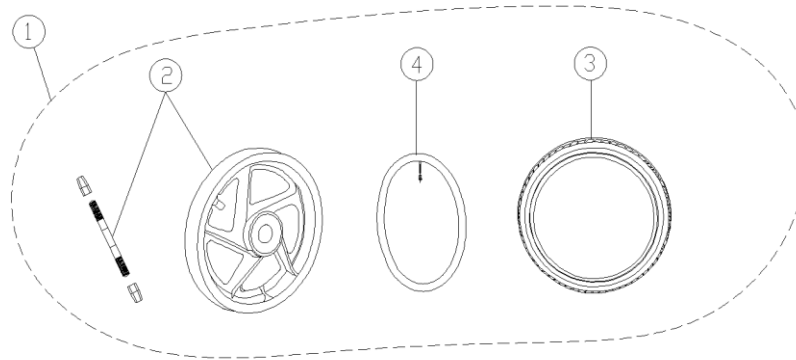

SEDNA 16 Spare parts catalog

Standard parts List

1.FRONT WHEEL ASSY

No.	Part No.	Description			Retail
1	SFW16	Front wheel assy			\$26.38
2	307017013002	front rims			\$16.33
3	307007240001	Outer tyre			\$6.72
4	307008060001	Inner tube			\$3.33

2. FRAME ASSY

No.	Part No.	Description			Retail
1	315013965002	Battery			\$125.30
2	315021308002	Controller			\$16.55
3	303003469006	Front fork			\$16.76
4	303003469005	Frame			\$100.52
5	304074003001	Frame right cover			\$5.49
6	305019029001	Head parts			\$2.96
7	303085011002	Stem sleeve			\$0.34
8+9	313015002001	Saddle			\$8.38
10	313009032001	Seat clamp			\$0.00
11	307012002001	chain adjuster			\$0.18
12	304075008001	Chain cover			\$2.22
13	304074004001	Frame left cover			\$4.41
14	311011163001	Chain			\$4.41
15	315027039001	motor			\$42.46
16	315020170001	charger			\$0.86
17	315110001002	Speed model switch			\$0.86

18	304039004001	Key of the battery			\$1.45
----	--------------	--------------------	--	--	--------

3. REAR WHEEL ASSY

No.	Part No.	Description			Retail
1	SRW16	Rear wheel assy			\$39.01
2	307040003002	rear rims			\$16.76
3	307007240001	Tire			\$6.72
4	307008060001	Inner tube			\$3.33
5	309027002001	Rear brake assy			\$4.53
6	311003057001	Rear sprocket			\$3.45
7	311017001001	flywheel			\$4.22

5. HANDLE BAR PARTS

No.	Part No.	Description			Retail
1+6	315037041001	throttle with right handle bar			\$15.10
2	310054038002	handlebar			\$6.10
3	310038137001	handlebar stem			\$4.99
4	310046063001	Left brake lever			\$1.66
5	310057134001	Left grip			\$1.66
7	310050072001	Rear brake cable			\$1.23