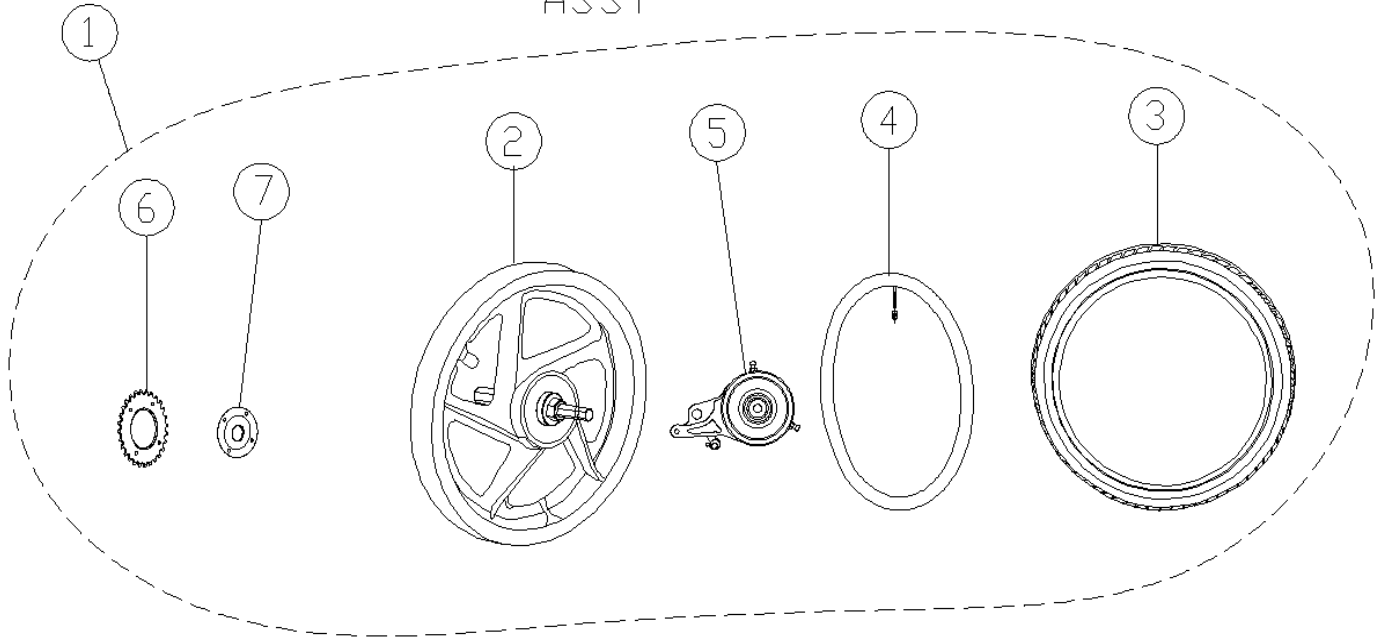

SEDNA 16 Spare parts catalog

Standard parts List

1.FRONT WHEEL ASSY

No.	Part No.	Description			Retail
1	SFW16	Front wheel assy			\$26.38
2	307017013002	front rims			\$16.33
3	307007240001	Outer tyre			\$6.72
4	307008060001	Inner tube			\$3.33

2. FRAME ASSY

No.	Part No.	Description			Retail
1	315013965002	Battery			\$125.30
2	315021308002	Controller			\$16.55
3	303003469006	Front fork			\$16.76
4	303003469005	Frame			\$100.52
5	304074003001	Frame right cover			\$5.49
6	305019029001	Head parts			\$2.96
7	303085011002	Stem sleeve			\$0.34
8+9	313015002001	Saddle			\$8.38
10	313009032001	Seat clamp			\$0.00
11	307012002001	chain adjuster			\$0.18
12	304075008001	Chain cover			\$2.22
13	304074004001	Frame left cover			\$4.41
14	311011163001	Chain			\$4.41
15	315027039001	motor			\$42.46
16	315020170001	charger			\$0.86
17	315110001002	Speed model switch			\$0.86

18	304039004001	Key of the battery			\$1.45
----	--------------	--------------------	--	--	--------

3. REAR WHEEL ASSY

No.	Part No.	Description			Retail
1	SRW16	Rear wheel assy			\$39.01
2	307040003002	rear rims			\$16.76
3	307007240001	Tire			\$6.72
4	307008060001	Inner tube			\$3.33
5	309027002001	Rear brake assy			\$4.53
6	311003057001	Rear sprocket			\$3.45
7	311017001001	flywheel			\$4.22

5. HANDLE BAR PARTS

No.	Part No.	Description			Retail
1+6	315037041001	throttle with right handle bar			\$15.10
2	310054038002	handlebar			\$6.10
3	310038137001	handlebar stem			\$4.99
4	310046063001	Left brake lever			\$1.66
5	310057134001	Left grip			\$1.66
7	310050072001	Rear brake cable			\$1.23