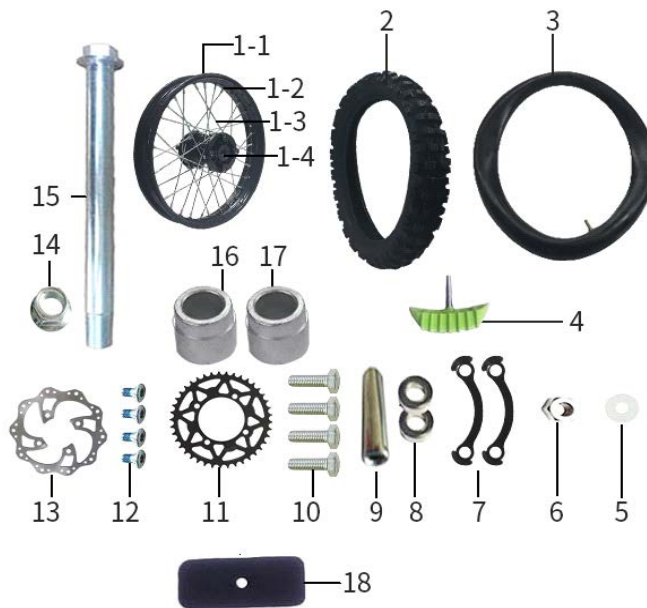

RX 125 BWE Rear Wheel Assembly

	PART No.	PART DESC...		RETAIL
1	03.04.0050	Rear Wheel Assembly / K4-01 / 1.85x14	1pc	124.20
1-1	04.36.0062	1.85 x 14 Steel Rim	1pc	52.44
1-2	06.18.0105	Nipples set (spoke) 32pcs in set	1pc	38.52
1-3	04.18.0040	Spokes / Inner	16pcs	1.20
1-4	04.18.0041	Spokes / Outer	16pcs	1.20
1-5	06.19.0057	Wheel Hub	1pc	40.64
2	04.42.0331	Rear tire 90 /100-14	1pc	67.52
3	04.42.0371	Inner Tube 90 /100-14	1pc	14.08
4	06.42.0311	Rim Lock, inner tube / Green	1pc	4.99
5	05.05.01.0108	Flat Washer 8M x 16 x 1.5 Stainless Steel	1pc	1.20
6	05.02.07.0001	HEX Sprocket Bolt Nut / M8	1pc	1.60
7	03.04.0330	Lock Plate, rear sprocket / K3	1pc	4.48
8	05.04.03.0018	Deep-groove Ball Bearings (6202-2) / 35 x 25 x 11	2pc	4.48
9	06.19.0040	Spacer, rear wheel hub spacer / 21 x 17 x 83	1pc	3.99
10	05.01.01.06025B	HEX Cap Sprocket Bolt / M8 x 25 / Stainless Steel	4pcs	1.60
11	03.04.0096	Rear Steel Sprocket 428-41T	1pc	22.32
12	05.80.05.0001D	Screw, Brake Disc / HEX Socket M8 x 16 / zinc-plated	4pcs	1.60
13	06.08.0311	Rear Brake Disc / 190mm / AJ / K2	1pc	26.55
14	05.02.03.0106	HEX Flange Axle Retaining Nut / M14 / White zinc-plated	1pc	7.84
15	05.01.02.15210D	HEX Flange Axle Bolt / 15 x 210 / White zinc-plated	1pc	19.15
16	03.04.0327	Spacer, Rear wheel / Left K3-01 / 25x15.2x33MM / zinc-plated	1pc	3.99
17	03.04.0335	Spacer, Rear wheel / Right/ K3-01 / 25x15.2x33MM / zinc-plated	1pc	3.99
18	06.42.0319	Cushion, Inner tube lock	1pc	3.99