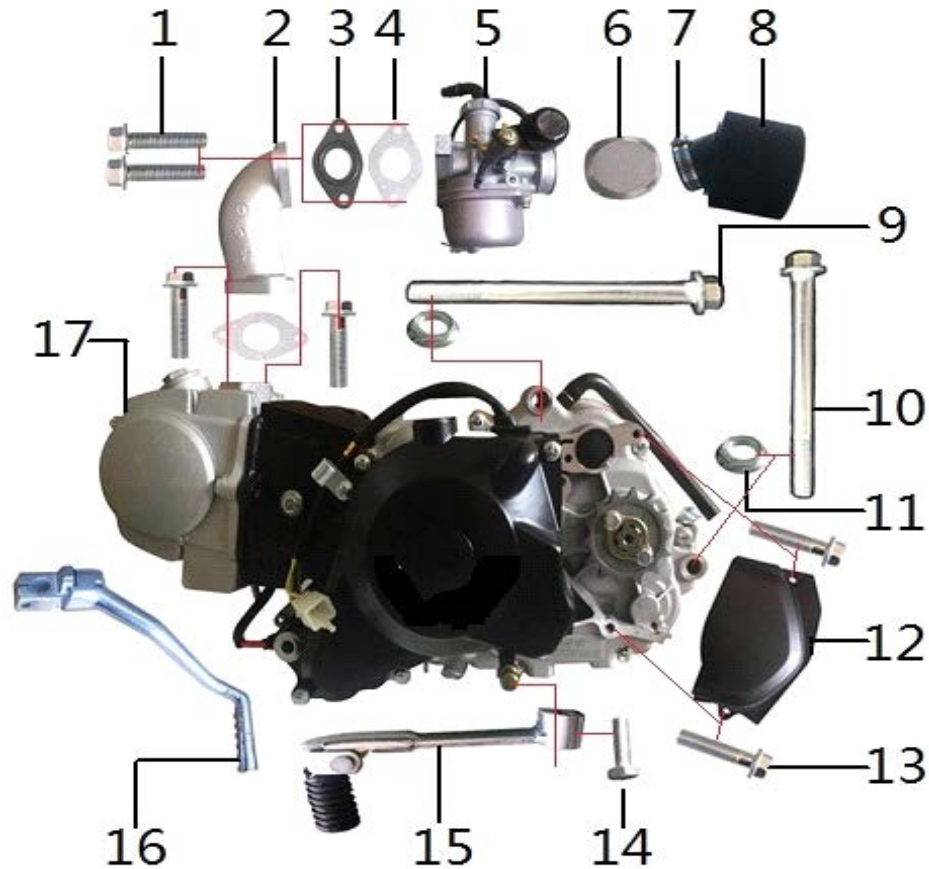

RX 125 BWE Engine Assembly

	PART No.	PART DESC...		RETAIL
1	05.01.02.06025D	HEX Flange Bolt. M6 x 25	2pcs	2.96
2	06.17.0032	FA-5Y Intake Pipe	1pc	18.24
3	06.17.0033	Intake Seal	1pc	2.96
4	06.17.0034	Intake Gasket	2pcs	2.96
5	06.27.0173	Carbureter / PZ26 / JK	1pc	37.72
6	03.04.0278	Air Filter Sponge Φ38/K3	1pc	13.99
7	03.04.0082	Clamp on Air Filter / Stainless Steel 27 x 51 x 10	1pc	1.85
8	03.04.0418	Air Filter Assembly / K3 / EPA	1pc	15.99
9	05.01.02.10115D	HEX Flange Bolt / M10 x 115 / White zinc-plated	1pc	12.00
10	05.01.02.10105D	HEX Flange Bolt / M10 x 105 / White zinc-plated	1pc	12.00
11	05.02.03.0104	HEX Flange Retaining Nut / M10 / White zinc-plated	2pcs	2.96
12	05.02.03.0105	Sprocket Cover	1pc	24.99
13	05.80.15.06027D	HEX Flange Bolt / M6 x 27 / White zinc-plated	4pcs	0.80
14	05.80.15.06020D	HEX Bolt M6 x 20	1pc	0.80
15	06.52.0014	Shift Lever (125CC)	1pc	15.20
16	06.02.0019	Start Lever / QD-16 / 125	1pc	29.99
17	06.17.0037	Engine 125CC Hengsheng	1pc	584.64
	06.02.0020	Stator for motor (Not shown)	1pc	44.97
	03.02.0021	Starter for motor (Not shown)	1pc	44.23
	03.02.0022	Engine gasket set (Not Shown)	1pc	15.20