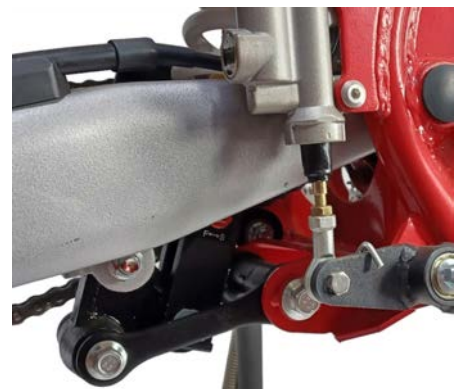

Sometimes you just need a little extra room.

**SPECIFICATIONS: 2023 RX 125BWE**

Engine	125cc Single Cylinder, 4-Stroke, Air-Cooled.
Displacement	123.6
Bore x Stroke	54 mm x 54 mm
Compression	9.0:1
Shift Type	Manual Wet Multi-Plate, N-1-2-3-4, 4-Gears
Start Type	Electric & Kick Start
Ignition	Digital CDI
Drive Train	13/41 with a #428 Chain
Front Fork	Inverted Hydraulic Forks, 5.10" Travel
Rear Shock	None-Adjustable Shock, 3.25" Travel
Front Wheel	1.60 x 17 Steel Rims
Rear Wheel	1.85 x 14 Steel Rim
Front Tires	70/100-17
Rear Tires	90/100-14
Front Brake	Dual Piston Caliper, 220mm Disc
Rear Brake	Single Piston Caliper, 190mm Disc
Frame	Perimeter Triangle Girders Steel Frame
Swing-Arm	Tube High Strength Steel Swingarm
Handle Bar	6061 MX Aluminum
Packing Size	65.75 x 16.50 x 31.50" (1670x415x795mm)
Wheel Base	51.20" (1300 mm)
Seat Height	31.90" (810 mm)
Ground Clearance	11" (280 mm)
Fuel Capacity	2.0 Gallons (7.5 L)
N.W	149lbs (68KG)
G.W	176lbs (80KG)
Color	Red / White / Black
Sug Retail	1599.99