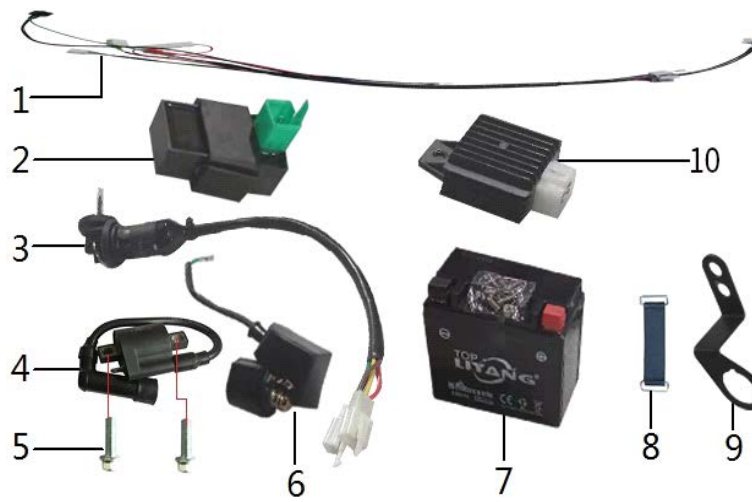

RX 125 BWE Electronic Parts

	PART No.	PART DESC...		RETAIL
1	03.11.0022	Wire loom / Kick & E- Start / K4 / Emergency kill switch	1pc	88.11
2	03.04.0019	CDI / K3	1pc	16.99
3	06.13.0003	Ignition Switch	1pc	30.19
4	06.14.0009	Ignition Coil / CB	1pc	21.11
5	05.01.02.06016D	HEX Flange Bolt / M6 x 16 / White zinc-plated	2pcs	1.20
6	06.14.0007	Relay / CB	1pc	21.11
7	06.12.0212	Battery 12V 5A	1pc	48.35
8	03.01.0043	Battery Belt / A7-01	1pc	3.99
9	03.06.0312	Bracket, Ignition Switch	1pc	18.01
10	06.14.0005	Voltage Regulator	1pc	7.20