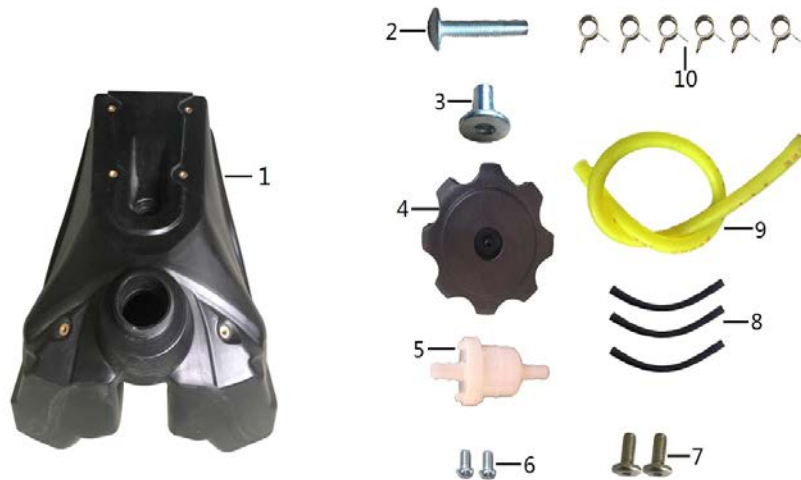

RX 125 BWE Fuel Tank Assembly

	PART No.	PART DESC...		RETAIL
1	03.05.0293	Fuel Tank /K5-01	1pc	88.73
2	05.01.08.06035D	Bolt M6 x 35	1pc	2.40
3	03.04.0085	Spacer, Seat / K3-01	1pc	2.40
4	03.05.0085	Fuel Tank Cap / K5-01	1pc	13.60
5	06.54.0004	Fuel Filter-C Model	1pc	8.80
6	05.01.12.06010B	Screw M6 x 10	2pcs	2.40
7	05.01.06.06010B	Bolt M6 x 10	4pcs	1.20
8	06.54.0008	Outlet tube	3pcs	2.40
9	06.45.0036	Air Vent	1pc	3.50
10	03.01.0052	Clamp, fuel tube 8 x 9 x 8MM	6pcs	3.52