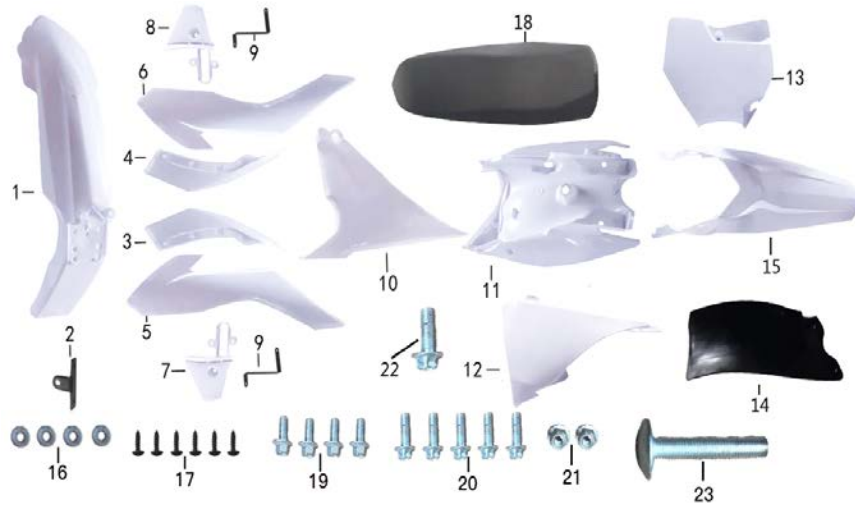

RX 125 BWE Body / Plastic Parts

	PART NO.	PART DESC...		RETAIL
1	03.04.0002	Front Fender / K3 / KTM65 White	1pc	15.99
2	03.05.0053	Front fender bracker / K5	1pc	5.12
3	03.05.0001	Front Side Panel(Upper) / K5 / LH / White	1pc	21.50
4	03.05.0002	Front Side Panel(Upper) / K5 / RH / White	1pc	21.50
5	03.05.0005	Front-Mid Side Panel(Upper) / K5 / LH / White	1pc	13.74
6	03.05.0006	Front-Mid Side Panel(Upper) / K5 / RH / White	1pc	13.74
7	03.05.0003	Front Side Panel(Lower) / K5 / LH / White	1pc	11.16
8	03.05.0004	Front Side Panel(Lower) / K5 / RH / White	1pc	11.16
9	03.05.0057	Bracket, front fender	2pc	5.12
10	03.05.0010	Rear Panel with air filter shell /RH	1pc	14.97
11	03.05.0009	Rear Panel Shell Assy.	1pc	26.64
12	03.11.0010	Mid Side Panel / K4-01	1pc	11.16
13	03.04.0001	Front Number Plate /K3	1pc	14.08
14	03.05.0012	Mud Flap /K5	1pc	8.88
15	03.05.0011	Rear Fender /K5	1pc	26.88
16	05.05.01.0101	Washer	8pcs	1.20
17	05.01.11.0012D	HEX Flange Bolt / M6 x 12 / White zinc-plated	6pcs	1.20
18	03.05.0088	Seat /K5	1pc	84.55
19	05.01.02.06012D	HEX Flange Bolt / M6 x 12 / White zinc-plated	6pcs	1.20
20	05.01.02.08025D	HEX Flange Brake Pedal Bolt / M8 x 25 / White zinc-plated	2pcs	2.40
21	05.01.02.06016D	HEX Flange Bolt / M6 x 16 / White zinc-plated	2pcs	1.20
22	05.02.03.0102	05.02.03.0102 HEX Flange Retaining Nut / M6	5pcs	1.20
23	05.01.08.06035D	Bolt M6 x 35	1pc	2.40