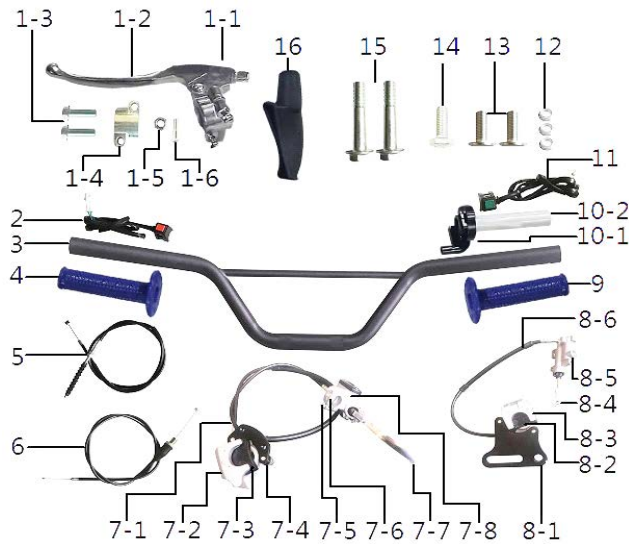

RX 125 BWE Handlebar / Control Assembly

	PART No.	PART DESC...		RETAIL
1	03.04.0039	Clutch Handle Assembly(without throttle) / K3-01	1pc	9.85
1-1	06.08.0611	Clamp(Bottom), Clutch Handle	1pc	6.75
1-2	06.08.0613	Clutch Lever	1pc	6.75
1-3	06.08.0614	Bolt / M6 x 25	2	1.20
1-4	06.08.0611	Clamp (Top), Clutch Handle	1pc	2.20
1-5	05.02.03.0101	HEX Flange Retaining Nut / M5 / White zinc-plated	1pc	2.20
1-6	06.08.0615	Fasten Bolt, clutch lever / M5 x 6 x 25	1pc	1.20
2	06.31.0003	Kill Switch	1pc	17.50
3	03.04.0071	Handlebars / Steel / 22 x 28 x 735	1pc	35.40
4	03.01.0365	Handle Grip (Black) / Left Side	1pc	6.75
5	03.04.0251	Clutch Cable / K3-01 / Travel 70mm	1pc	10.99
6	03.04.0059	Throttle Cable / K3-01 / Travel 125MM	1pc	9.99
7	03.11.0005	Front Brake Master Cylinder Assembly / K4-01	1pc	45.64
7-1	06.08.0610	Front Brake Hose	1pc	9.36
7-2	06.08.0565	Front Brake Caliper	1pc	36.65
7-3	06.08.0512	Front Brake Disc Pads	1pc	26.55
7-4	06.08.0609	Bracket, Front Brake	1pc	9.36
7-5	05.01.02.06020D	HEX Flange Bolt / M6 x 20	2pcs	1.36
7-6	06.08.0570	Clamp (top),brake handle	1pc	3.52
7-7	06.08.0561	Brake Lever	1pc	9.36
7-8	06.08.0564	Front Brake Master Cylinder	1pc	31.96
8	03.11.0026	Rear Brake Master Cylinder Assembly / K4-01	1pc	45.90
8-1	06.08.0567	Bracket, rear brake	1pc	25.47
8-2	06.08.0511	Rear Brake Disc pads	1pcs	26.55
8-3	06.08.0566	Rear Brake Master Cylinder	1pc	20.16
8-4	05.04.05.0001	Fish eye Bearings	1pc	3.52
8-5	06.08.0572	Rear Brake Caliper	1pc	36.65
8-6	06.08.0616	Rear Brake Hose	1pc	9.84
9	03.01.0366	Handle Sleeve / RH	1pc	3.28
10	03.04.0051	Throttle Assembly / K3-01	1pc	19.50
10-1	03.04.0469	Throttle Housing / Forged Aluminium / Black	1pc	9.84
10-2	03.04.0470	Handle Core / White	1pc	9.84
11	06.31.0002	Start Switch	1pc	24.50
12	05.02.03.0110	HEX Flange Retaining Nut / M6	3pcs	1.20
13	05.01.06.06020B	HEX Socket Flat Cap Screw / M6 x 20 / Stainless Steel	2pcs	1.28
14	05.01.01.06025B	HEX Cap Bolt / M6 x 25 / Stainless Steel	1pc	1.28
15	05.01.02.08030D	HEX Flange Bolt / M8 x 30 / White zinc-plated	2pcs	3.28
16	03.04.0078	Sheath,clutch cable / K3-01	1pc	17.61
17	03.04.0423	Handlebar pad cover / K3	1pc	4.60
18	03.04.0029	Handlebar pad foam / K3-01	1pc	4.60