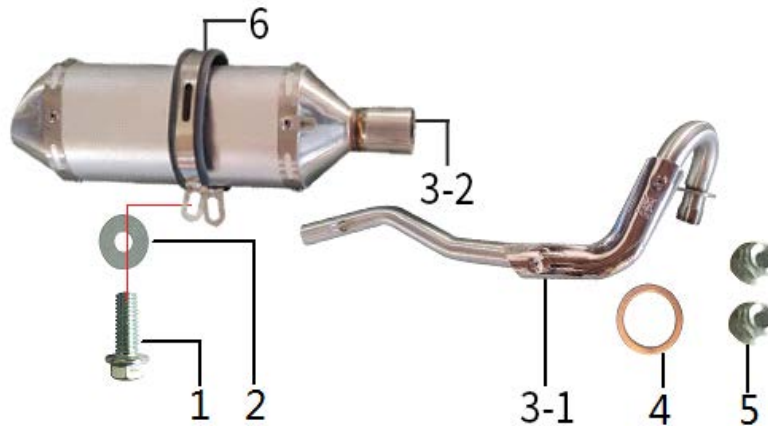

RX 125 BWE Exhaust Pipe Assembly

	PART No.	PART DESC...		RETAIL
1	05.01.02.08020B	HEX Flange Bolt / M8 x 20	1pc	0.80
2	05.05.01.0103	Flat Washers M8 x 18	1pc	0.80
3-1	03.11.0109	Exhaust header pipe	1pc	77.76
3-2	03.11.0110	Exhaust Silencer *Rear	1pc	132.01
4	03.04.0097	Gasket, exhaust pipe / K3-01	1pc	2.99
5	05.02.03.0102	HEX Flange Retaining Nut / M6	2pcs	1.20