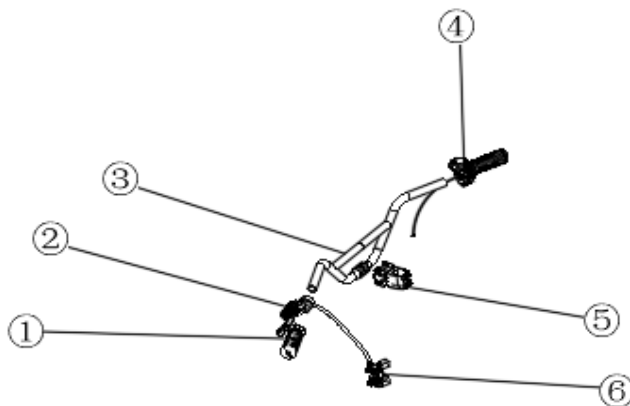

SEDNA 16Pro Spare Parts List

1、 Directional handle assembly

No.	Part No.	Description	Retail
1	310057144001	Left grip	1.66
2	310046153001	Left brake lever	6.40
3	310054048001	handlebar	16.40
4	315037058001	throttle with right handle bar	15.36
5	310038137001	handlebar stem	5.99
6	308003106001	Disc brake	15.05

2、Front wheel assy

No.	Part No.	Description	Unit	Order Quantity
0	307002121009	Front Wheel Complete		55.08
1	319002133010	Nut		1.50
2	307007263001	Tire		8.68
3	307008080001	Inner tube		4.44
4	307017016007	front rims		22.05
5	319002133010	Nut		1.50

3、Rear wheel assy

No.	Part No.	Description	Unit	Order Quantity
0	307002121008	Rear wheel complete		55.08
1	319002133010	Nut		1.50
2	263127002001	flywheel		4.84
3	307017016008	Rear Rim		22.05
4	308003106001	Rear disc brake		15.05
5	307008080001	Inner tube		4.44
6	307007263001	Tire		8.99
7	319002133010	Nut		1.50

4、Frame assembly

No.	Part No.	Description	Unit	Order Quantity
1	304075010001	Chain cover		5.58
2	311011280001	Chain		5.55
3	303003533004	Frame		121.55
4	313009029002	Seat clamp		2.50
5	313006080001	Saddle		8.99
6	304074004001	Frame left cover		5.55
7	305019031001	Head parts		4.44
8	304013023001	Number plate		5.55
9	315013088001	Battery		151.55
10	305010355001	Front Fork		55.50
11	304074005001	Frame right cover		5.55
12	315027065001	motor		86.80
13	315021381001	Controller		49.80