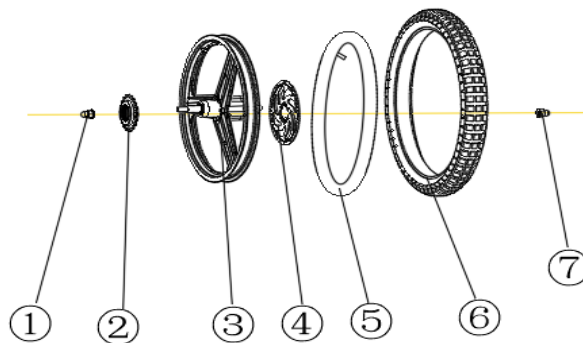

SEDNA 16Pro Spare Parts List

1、 Directional handle assembly

No.	Part No.	Description	Retail
1	310057144001	Left grip	1.66
2	310046153001	Left brake lever	6.40
3	310054048001	handlebar	16.40
4	315037058001	throttle with right handle bar	15.36
5	310038137001	handlebar stem	5.99
6	308003106001	Disc brake	15.05

2、Front wheel assy

No.	Part No.	Description	Unit	Order Quantity
0	307002121009	Front Wheel Complete		55.08
1	319002133010	Nut		1.50
2	307007263001	Tire		8.68
3	307008080001	Inner tube		4.44
4	307017016007	front rims		22.05
5	319002133010	Nut		1.50

3、Rear wheel assy

No.	Part No.	Description	Unit	Order Quantity
0	307002121008	Rear wheel complete		55.08
1	319002133010	Nut		1.50
2	263127002001	flywheel		4.84
3	307017016008	Rear Rim		22.05
4	308003106001	Rear disc brake		15.05
5	307008080001	Inner tube		4.44
6	307007263001	Tire		8.99
7	319002133010	Nut		1.50

4、Frame assembly

No.	Part No.	Description	Unit	Order Quantity
1	304075010001	Chain cover		5.58
2	311011280001	Chain		5.55
3	303003533004	Frame		121.55
4	313009029002	Seat clamp		2.50
5	313006080001	Saddle		8.99
6	304074004001	Frame left cover		5.55
7	305019031001	Head parts		4.44
8	304013023001	Number plate		5.55
9	315013088001	Battery		151.55
10	305010355001	Front Fork		55.50
11	304074005001	Frame right cover		5.55
12	315027065001	motor		86.80
13	315021381001	Controller		49.80