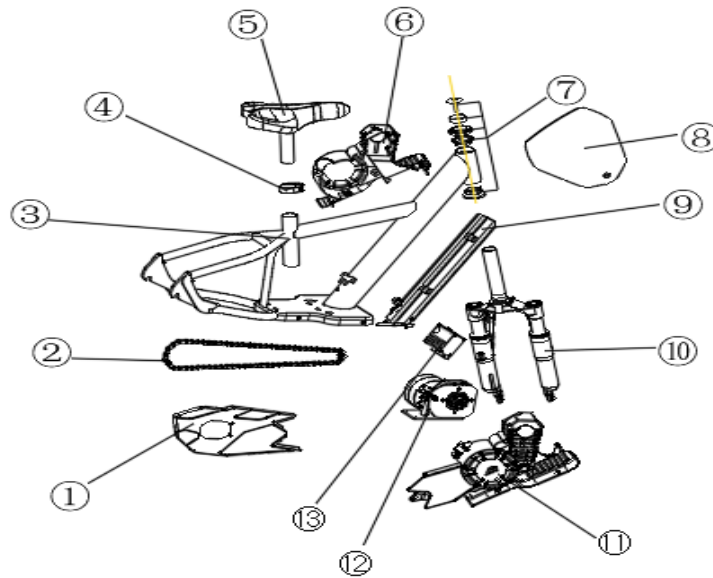

SEDNA 16Pro Spare Parts List

1、 Directional handle assembly

No.	Part No.	Description	Retail
1	310057144001	Left grip	1.66
2	310046153001	Left brake lever	6.40
3	310054048001	handlebar	16.40
4	315037058001	throttle with right handle bar	15.36
5	310038137001	handlebar stem	5.99
6	308003106001	Disc brake	15.05

2、Front wheel assy

No.	Part No.	Description	Unit	Order Quantity
0	307002121009	Front Wheel Complete		55.08
1	319002133010	Nut		1.50
2	307007263001	Tire		8.68
3	307008080001	Inner tube		4.44
4	307017016007	front rims		22.05
5	319002133010	Nut		1.50

3、Rear wheel assy

No.	Part No.	Description	Unit	Order Quantity
0	307002121008	Rear wheel complete		55.08
1	319002133010	Nut		1.50
2	263127002001	flywheel		4.84
3	307017016008	Rear Rim		22.05
4	308003106001	Rear disc brake		15.05
5	307008080001	Inner tube		4.44
6	307007263001	Tire		8.99
7	319002133010	Nut		1.50

4、Frame assembly

No.	Part No.	Description	Unit	Order Quantity
1	304075010001	Chain cover		5.58
2	311011280001	Chain		5.55
3	303003533004	Frame		121.55
4	313009029002	Seat clamp		2.50
5	313006080001	Saddle		8.99
6	304074004001	Frame left cover		5.55
7	305019031001	Head parts		4.44
8	304013023001	Number plate		5.55
9	315013088001	Battery		151.55
10	305010355001	Front Fork		55.50
11	304074005001	Frame right cover		5.55
12	315027065001	motor		86.80
13	315021381001	Controller		49.80