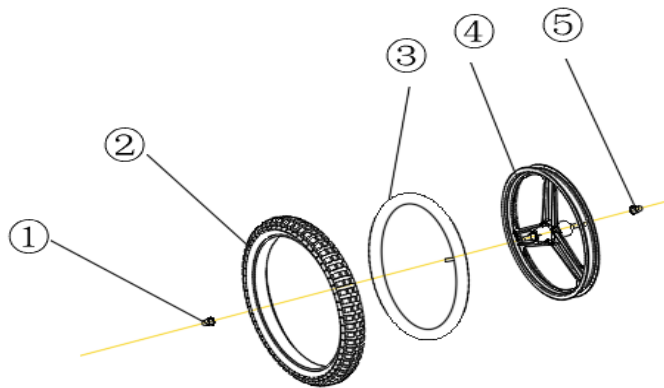

SEDNA 16Pro Spare Parts List

1、 Directional handle assembly

No.	Part No.	Description	Retail
1	310057144001	Left grip	1.66
2	310046153001	Left brake lever	6.40
3	310054048001	handlebar	16.40
4	315037058001	throttle with right handle bar	15.36
5	310038137001	handlebar stem	5.99
6	308003106001	Disc brake	15.05

2、Front wheel assy

No.	Part No.	Description	Unit	Order Quantity
0	307002121009	Front Wheel Complete		55.08
1	319002133010	Nut		1.50
2	307007263001	Tire		8.68
3	307008080001	Inner tube		4.44
4	307017016007	front rims		22.05
5	319002133010	Nut		1.50

3、Rear wheel assy

No.	Part No.	Description	Unit	Order Quantity
0	307002121008	Rear wheel complete		55.08
1	319002133010	Nut		1.50
2	263127002001	flywheel		4.84
3	307017016008	Rear Rim		22.05
4	308003106001	Rear disc brake		15.05
5	307008080001	Inner tube		4.44
6	307007263001	Tire		8.99
7	319002133010	Nut		1.50

4、Frame assembly

No.	Part No.	Description	Unit	Order Quantity
1	304075010001	Chain cover		5.58
2	311011280001	Chain		5.55
3	303003533004	Frame		121.55
4	313009029002	Seat clamp		2.50
5	313006080001	Saddle		8.99
6	304074004001	Frame left cover		5.55
7	305019031001	Head parts		4.44
8	304013023001	Number plate		5.55
9	315013088001	Battery		151.55
10	305010355001	Front Fork		55.50
11	304074005001	Frame right cover		5.55
12	315027065001	motor		86.80
13	315021381001	Controller		49.80