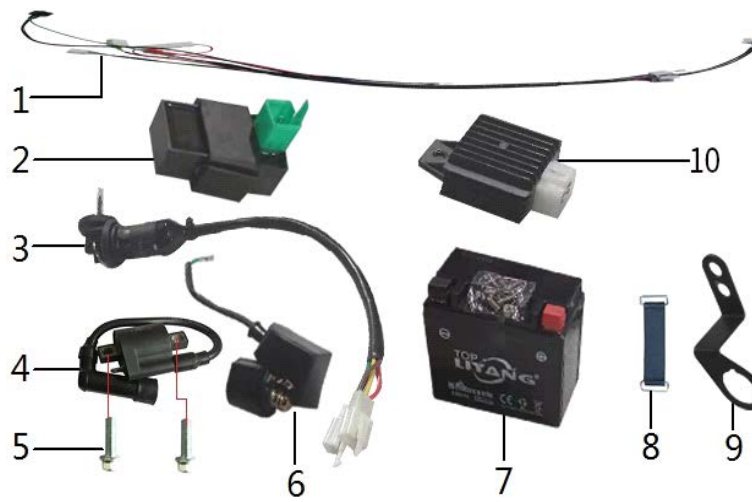

MFC RX 140R Electronic Parts

	PART No.	PART DESC...		RETAIL
1	03.11.0023	Wire loom / Kick & E- Start / K4/8 / Emergency kill switch	1pc	88.11
2	03.04.0019	CDI / K3	1pc	16.99
3	06.13.0003	Ignition Switch	1pc	30.19
4	06.14.0009	Ignition Coil / CB	1pc	21.11
5	05.01.02.06016D	HEX Flange Bolt / M6 x 16 / White zinc-plated	2pcs	1.20
6	06.14.0007	Relay / CB	1pc	21.11
7	06.12.0212	Battery 12V 5A	1pc	48.35
8	03.01.0043	Battery Belt / A7-01	1pc	3.99
9	03.06.0312	Bracket, Ignition Switch	1pc	18.01
10	06.14.0005	Voltage Regulator	1pc	7.20