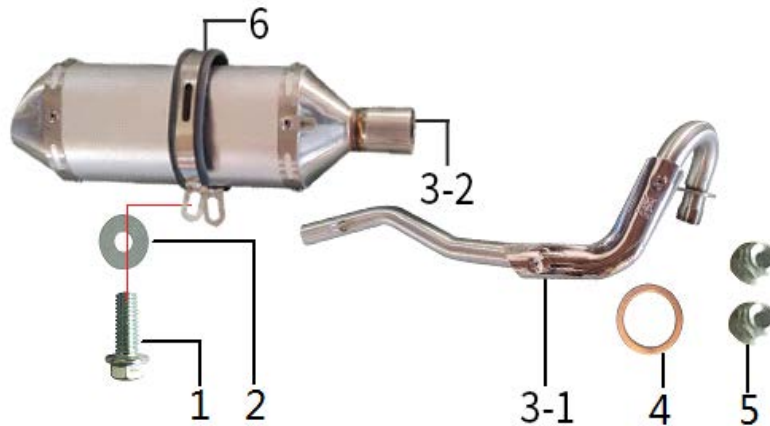

MFC RX 140R Exhaust Pipe Assembly

	PART No.	PART DESC...		RETAIL
1	05.01.02.08020B	HEX Flange Bolt / M8 x 20	1pc	0.80
2	05.05.01.0103	Flat Washers M8 x 18	1pc	0.80
3-1	03.11.0109	Exhaust header pipe	1pc	77.76
3-2	03.11.0110	Exhaust Silencer *Rear	1pc	132.01
4	03.04.0097	Gasket, exhaust pipe / K3-01	1pc	2.99
5	05.02.03.0102	HEX Flange Retaining Nut / M6	2pcs	1.20