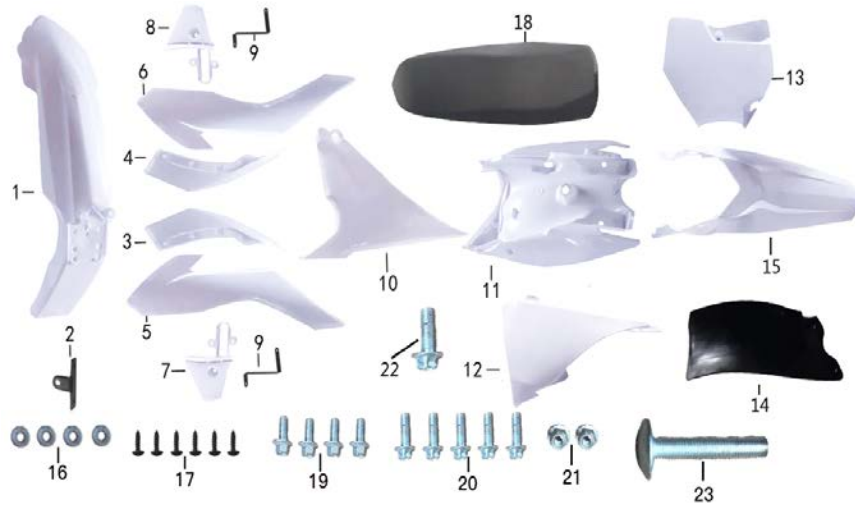

MFC RX 140R Body / Plastic Parts

	PART NO.	PART DESC...		RETAIL
1	03.04.0002	Front Fender / K3 / KTM65 White	1pc	15.99
2	03.05.0053	Front fender bracker / K5	1pc	5.12
3	03.05.0001	Front Side Panel(Upper) / K5 / LH / White	1pc	21.50
4	03.05.0002	Front Side Panel(Upper) / K5 / RH / White	1pc	21.50
5	03.05.0005	Front-Mid Side Panel(Upper) / K5 / LH / White	1pc	13.74
6	03.05.0006	Front-Mid Side Panel(Upper) / K5 / RH / White	1pc	13.74
7	03.05.0003	Front Side Panel(Lower) / K5 / LH / White	1pc	11.16
8	03.05.0004	Front Side Panel(Lower) / K5 / RH / White	1pc	11.16
9	03.05.0057	Bracket, front fender	2pc	5.12
10	03.05.0010	Rear Panel with air filter shell /RH	1pc	14.97
11	03.05.0009	Rear Panel Shell Assy.	1pc	26.64
12	03.11.0010	Mid Side Panel / K4-01	1pc	11.16
13	03.04.0001	Front Number Plate /K3	1pc	14.08
14	03.05.0012	Mud Flap /K5	1pc	8.88
15	03.05.0011	Rear Fender /K5	1pc	26.88
16	05.05.01.0101	Washer	8pcs	1.20
17	05.01.11.0012D	HEX Flange Bolt / M6 x 12 / White zinc-plated	6pcs	1.20
18	03.05.0088	Seat /K5	1pc	84.55
19	05.01.02.06012D	HEX Flange Bolt / M6 x 12 / White zinc-plated	6pcs	1.20
20	05.01.02.08025D	HEX Flange Brake Pedal Bolt / M8 x 25 / White zinc-plated	2pcs	2.40
21	05.01.02.06016D	HEX Flange Bolt / M6 x 16 / White zinc-plated	2pcs	1.20
22	05.02.03.0102	05.02.03.0102 HEX Flange Retaining Nut / M6	5pcs	1.20
23	05.01.08.06035D	Bolt M6 x 35	1pc	2.40