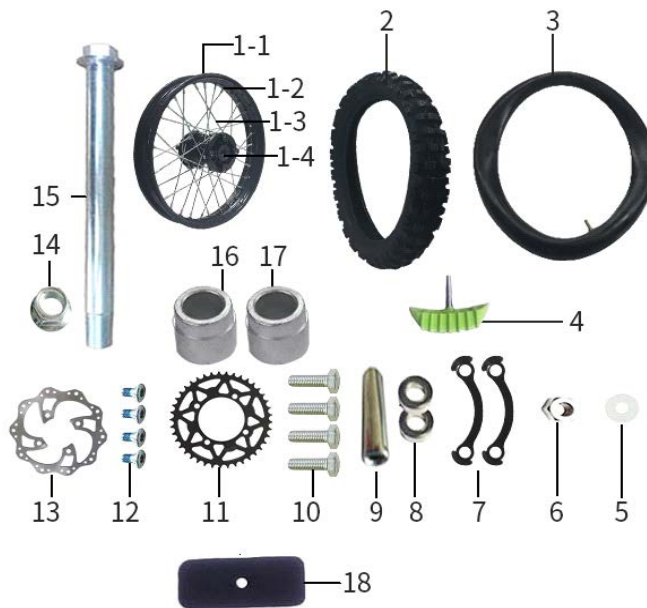

MFC RX 140R Rear Wheel Assembly

	PART No.	PART DESC...		RETAIL
1	03.04.0050	Rear Wheel Assembly / K4-01 / 1.85x14	1pc	124.20
1-1	04.36.0062	1.85 x 14 Steel Rim	1pc	52.44
1-2	06.18.0105	Nipples set (spoke) 32pcs in set	1pc	38.52
1-3	04.18.0040	Spokes / Inner	16pcs	1.20
1-4	04.18.0041	Spokes / Outer	16pcs	1.20
1-5	06.19.0057	Wheel Hub	1pc	40.64
2	04.42.0331	Rear tire 90 /100-14	1pc	67.52
3	04.42.0371	Inner Tube 90 /100-14	1pc	14.08
4	06.42.0311	Rim Lock, inner tube / Green	1pc	4.99
5	05.05.01.0108	Flat Washer 8M x 16 x 1.5 Stainless Steel	1pc	1.20
6	05.02.07.0001	HEX Sprocket Bolt Nut / M8	1pc	1.60
7	03.04.0330	Lock Plate, rear sprocket / K3	1pc	4.48
8	05.04.03.0018	Deep-groove Ball Bearings (6202-2) / 35 x 25 x 11	2pc	4.48
9	06.19.0040	Spacer, rear wheel hub spacer / 21 x 17 x 83	1pc	3.99
10	05.01.01.06025B	HEX Cap Sprocket Bolt / M8 x 25 / Stainless Steel	4pcs	1.60
11	03.04.0096	Rear Steel Sprocket 428-41T	1pc	22.32
12	05.80.05.0001D	Screw, Brake Disc / HEX Socket M8 x 16 / zinc-plated	4pcs	1.60
13	06.08.0311	Rear Brake Disc / 190mm / AJ / K2	1pc	26.55
14	05.02.03.0106	HEX Flange Axle Retaining Nut / M14 / White zinc-plated	1pc	7.84
15	05.01.02.15210D	HEX Flange Axle Bolt / 15 x 210 / White zinc-plated	1pc	19.15
16	03.04.0327	Spacer, Rear wheel / Left K3-01 / 25x15.2x33MM / zinc-plated	1pc	3.99
17	03.04.0335	Spacer, Rear wheel / Right/ K3-01 / 25x15.2x33MM / zinc-plated	1pc	3.99
18	06.42.0319	Cushion, Inner tube lock	1pc	3.99