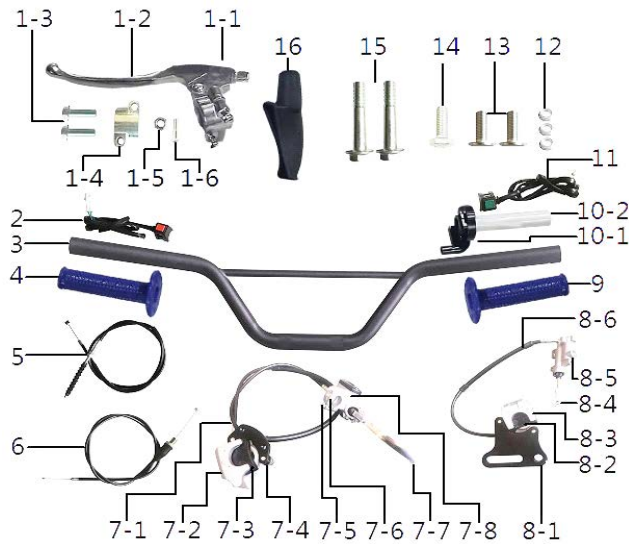

MFC RX 140R Handlebar / Control Assembly

	PART No.	PART DESC...		RETAIL
1	03.04.0039	Clutch Handle Assembly(without throttle) / K3-01	1pc	9.85
1-1	06.08.0611	Clamp(Bottom), Clutch Handle	1pc	6.75
1-2	06.08.0613	Clutch Lever	1pc	6.75
1-3	06.08.0614	Bolt / M6 x 25	2	1.20
1-4	06.08.0611	Clamp (Top), Clutch Handle	1pc	2.20
1-5	05.02.03.0101	HEX Flange Retaining Nut / M5 / White zinc-plated	1pc	2.20
1-6	06.08.0615	Fasten Bolt, clutch lever / M5 x 6 x 25	1pc	1.20
2	06.31.0003	Kill Switch	1pc	17.50
3	03.04.0071	Handlebars / Steel / 22 x 28 x 735	1pc	35.40
4	03.01.0365	Handle Grip (Black) / Left Side	1pc	6.75
5	03.04.0251	Clutch Cable / K3-01 / Travel 70mm	1pc	10.99
6	03.04.0059	Throttle Cable / K3-01 / Travel 125MM	1pc	9.99
7	03.11.0005	Front Brake Master Cylinder Assembly / K4-01	1pc	45.64
7-1	06.08.0610	Front Brake Hose	1pc	9.36
7-2	06.08.0565	Front Brake Caliper	1pc	36.65
7-3	06.08.0512	Front Brake Disc Pads	1pc	26.55
7-4	06.08.0609	Bracket, Front Brake	1pc	9.36
7-5	05.01.02.06020D	HEX Flange Bolt / M6 x 20	2pcs	1.36
7-6	06.08.0570	Clamp (top),brake handle	1pc	3.52
7-7	06.08.0561	Brake Lever	1pc	9.36
7-8	06.08.0564	Front Brake Master Cylinder	1pc	31.96
8	03.11.0026	Rear Brake Master Cylinder Assembly / K4-01	1pc	45.90
8-1	06.08.0567	Bracket, rear brake	1pc	25.47
8-2	06.08.0511	Rear Brake Disc pads	1pcs	26.55
8-3	06.08.0566	Rear Brake Master Cylinder	1pc	20.16
8-4	05.04.05.0001	Fish eye Bearings	1pc	3.52
8-5	06.08.0572	Rear Brake Caliper	1pc	36.65
8-6	06.08.0616	Rear Brake Hose	1pc	9.84
9	03.01.0366	Handle Sleeve / RH	1pc	3.28
10	03.04.0051	Throttle Assembly / K3-01	1pc	19.50
10-1	03.04.0469	Throttle Housing / Forged Aluminium / Black	1pc	9.84
10-2	03.04.0470	Handle Core / White	1pc	9.84
11	06.31.0002	Start Switch	1pc	24.50
12	05.02.03.0110	HEX Flange Retaining Nut / M6	3pcs	1.20
13	05.01.06.06020B	HEX Socket Flat Cap Screw / M6 x 20 / Stainless Steel	2pcs	1.28
14	05.01.01.06025B	HEX Cap Bolt / M6 x 25 / Stainless Steel	1pc	1.28
15	05.01.02.08030D	HEX Flange Bolt / M8 x 30 / White zinc-plated	2pcs	3.28
16	03.04.0078	Sheath,clutch cable / K3-01	1pc	17.61
17	03.04.0423	Handlebar pad cover / K3	1pc	4.60
18	03.04.0029	Handlebar pad foam / K3-01	1pc	4.60