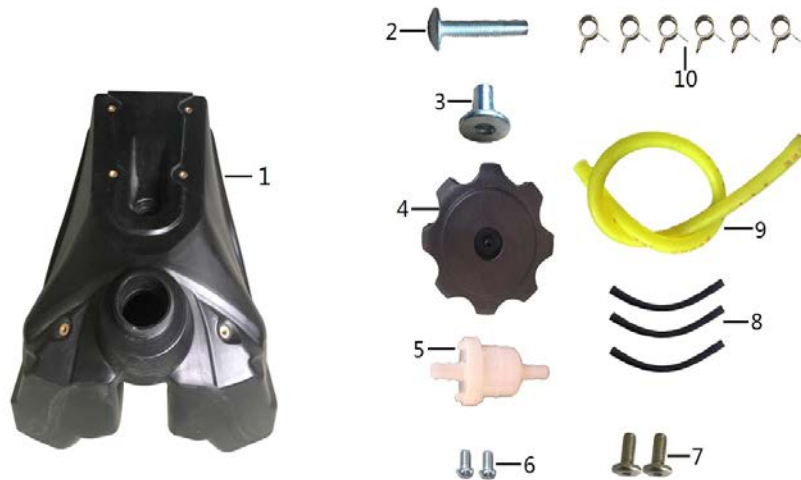

MFC RX 140R Fuel Tank Assembly

	PART No.	PART DESC...		RETAIL
1	03.05.0293	Fuel Tank /K5-01	1pc	88.73
2	05.01.08.06035D	Bolt M6 x 35	1pc	2.40
3	03.04.0085	Spacer, Seat / K3-01	1pc	2.40
4	03.05.0085	Fuel Tank Cap / K5-01	1pc	13.60
5	06.54.0004	Fuel Filter-C Model	1pc	8.80
6	05.01.12.06010B	Screw M6 x 10	2pcs	2.40
7	05.01.06.06010B	Bolt M6 x 10	4pcs	1.20
8	06.54.0008	Outlet tube	3pcs	2.40
9	06.45.0036	Air Vent	1pc	3.50
10	03.01.0052	Clamp, fuel tube 8 x 9 x 8MM	6pcs	3.52