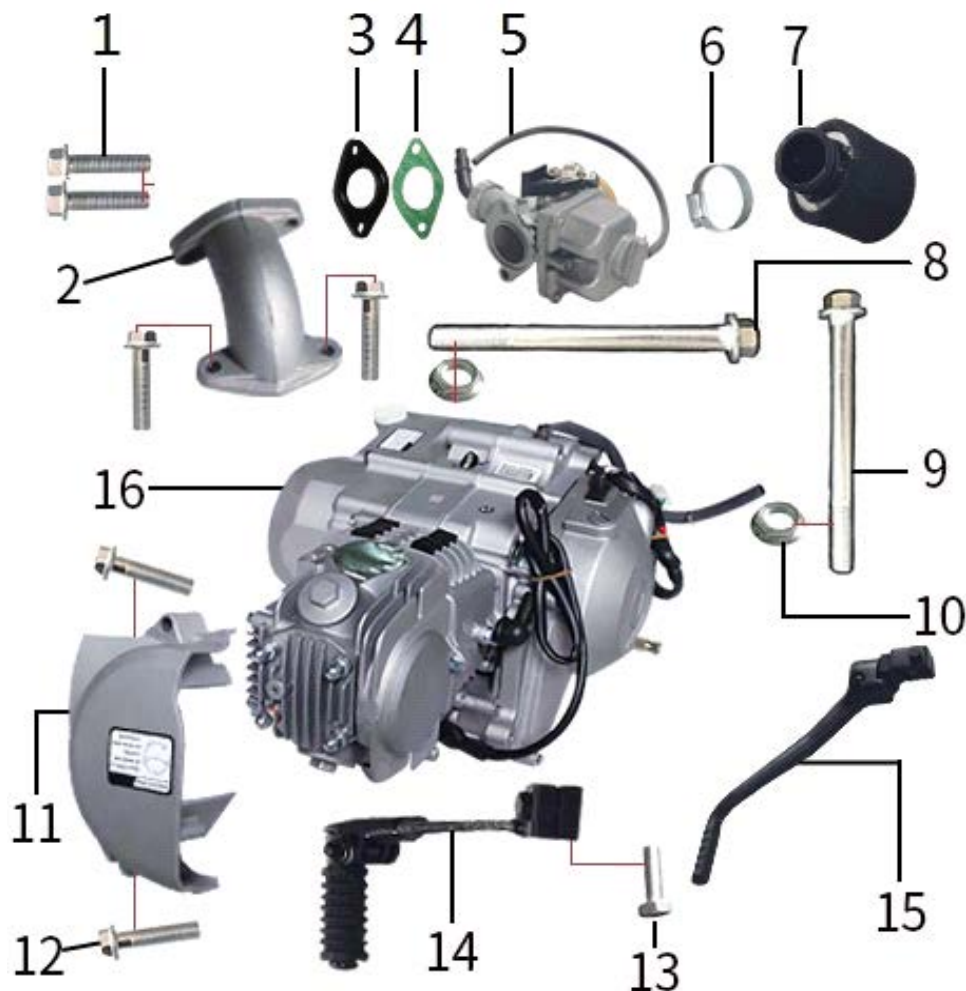

MFC RX 140R Engine Assembly

	PART No.	PART DESC...		RETAIL
1	05.01.02.06025D	HEX Flange Bolt. M6 x 25	2pcs	2.96
2	06.17.0032.2	FA-5Y Intake Pipe	1pc	18.24
3	06.17.0033.2	Intake Seal / spacer	1pc	2.96
4	06.17.0034	Intake Gasket	2pcs	2.96
5	06.27.0173.2	Carburetor / 28	1pc	37.72
6	03.04.0082	Clamp on Air Filter / Stainless Steel 27 x 51 x 10	1pc	1.85
7	03.04.0418	Air Filter Assembly / K3 / EPA	1pc	15.99
8	05.01.02.10115D	HEX Flange Bolt / M10 x 115 / White zinc-plated	1pc	12.00
9	05.01.02.10105D	HEX Flange Bolt / M10 x 105 / White zinc-plated	1pc	12.00
10	05.02.03.0104	HEX Flange Retaining Nut / M10 / White zinc-plated	2pcs	2.96
11	05.02.03.0105	Sprocket Cover	1pc	24.99
12	05.80.15.06027D	HEX Flange Bolt / M6 x 27 / White zinc-plated	4pcs	0.80
13	05.80.15.06020D	HEX Bolt M6 x 20	1pc	0.80
14	06.52.0014	Shift Lever (125/140cc)	1pc	15.20
15	06.02.0019	Start Lever / QD-16 / 125	1pc	29.99
16	06.07.0079	Engine 140cc Zongshen	1pc	691.20
	06.07.0079.1	Stator 140cc Zongshen	1pc	44.97
	06.07.0079.2	140cc Zongshen Starter Motor	1pc	44.23
	06.07.0079.3	140cc Zongshen Engine Gasket Kit	1pc	15.20
	06.07.0079.6	140cc Zongshen Engine Oil Cooler with lines	1pc	79.00